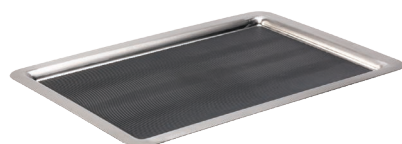

NON-SLIP SILICONE TRAYS

Our **Silicone Surface Trays** are a great serving tool. Available in a circle or rectangle tray. The silicone mold helps hold utensils and pitchers in place when transporting food and beverages.

Features:

- Constructed from 18/8 stainless steel
- Stackable
- Black silicone grip molded in surface on top and bottom of tray
- Brushed finish reduces fingerprints

TR119SR
11" X 11" X 1"
Inside: 9" X 9"

TR1412SR
14" X 14" X 1"
Inside: 12" X 12"

TR1614SR
16" X 16" X 1"
Inside 14" X 14"

TRRT2014SR
20.5" X 14.75" X 1.5"
Inside: 20" X 14"

Elegant Serving Tray
18/8 STAINLESS STEEL

TRRTH2012BS
20.75" X 12.5" X 2.75"
Inside: 20" X 12"
\$75.00